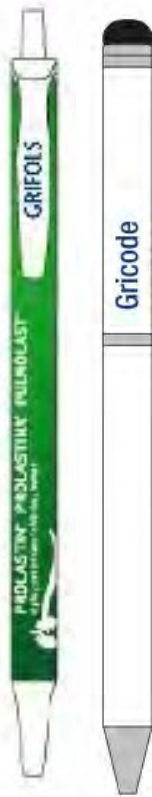

REWF.WG_901_005 Roller Waterman

Prodir

Ref. WGCH39

Rotring

REWF.WG_901_008

Bolígrafo Rotring

Trypsan®
Alfa-1-antripsina

GRIFOLS